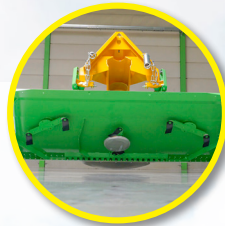

ATR Toppers: LARGE-WIDTH FRONT MOWER!

8-position
adjustable cutting
height system

Equipped with 2 XXL
skids for the machine
to glide perfectly

Optimised
design for
quality cutting

Possibility of adding
2 rear mowers to cover
a width of 7.5 m