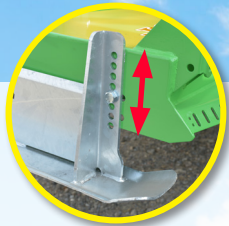

ATR Toppers: LARGE-WIDTH FRONT MOWER!

8-position
adjustable cutting
height system

Equipped with 2 XXL
skids for the machine
to glide perfectly

Optimised
design for
quality cutting

Possibility of adding
2 rear mowers to cover
a width of 7.5 m